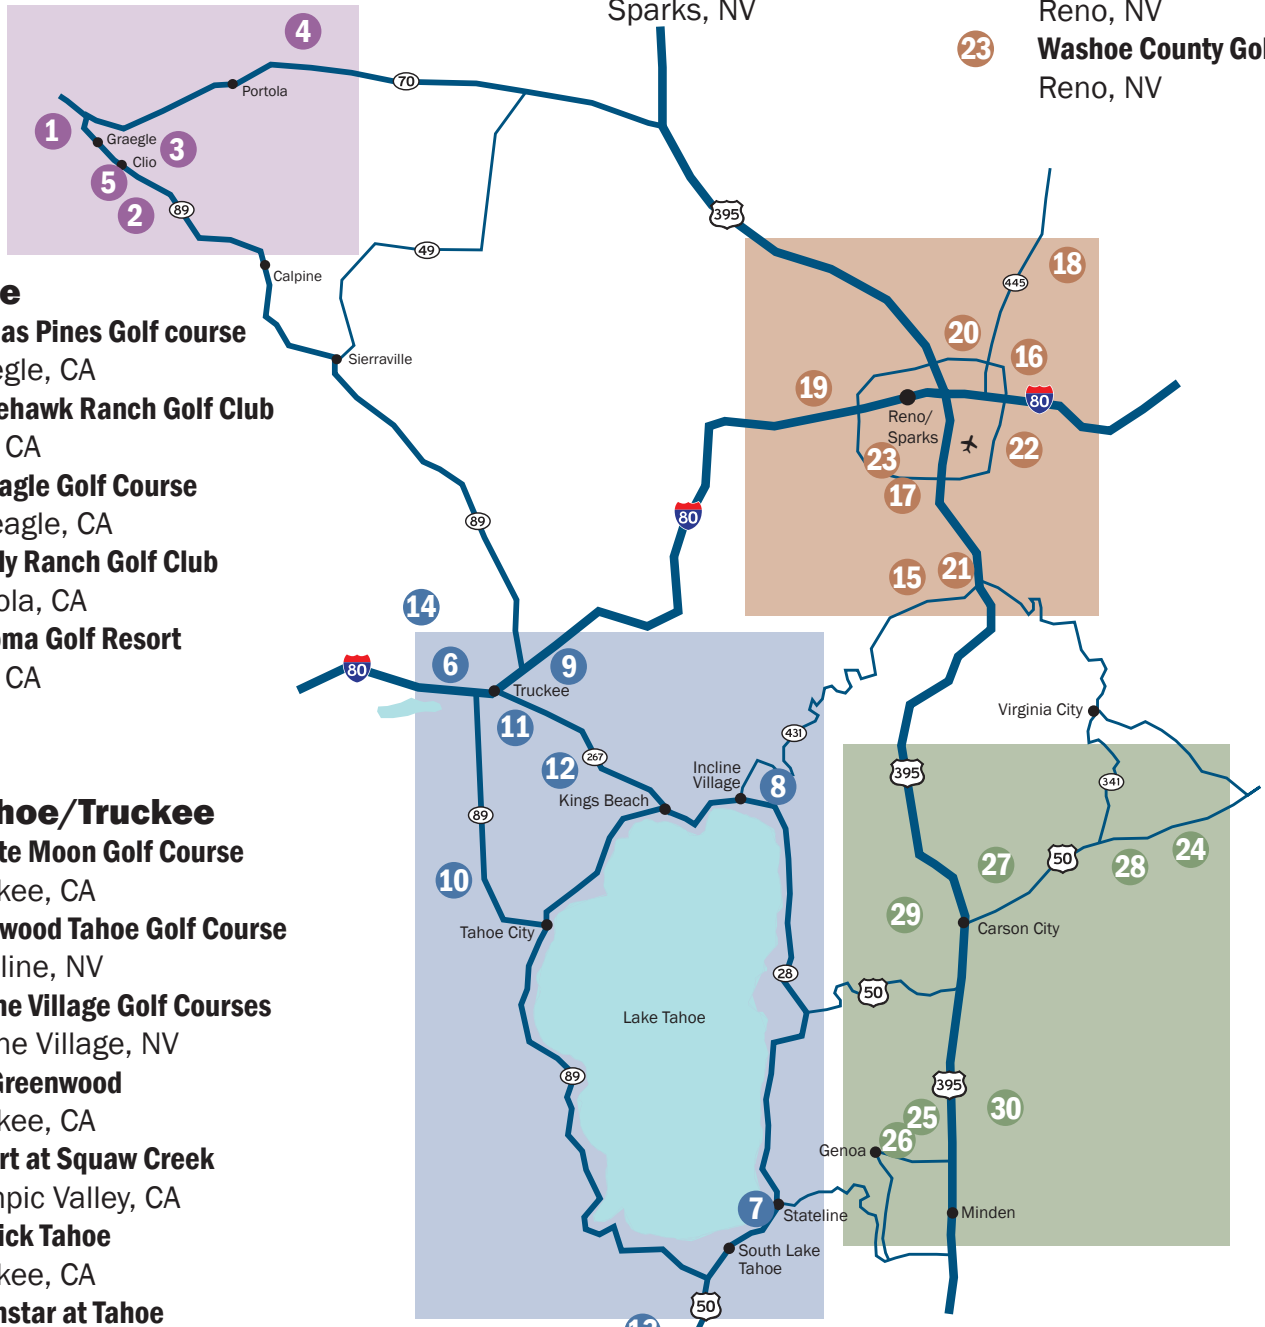

Course Map

When you golf the High Sierra, it's only a short drive to wherever you want to play in the **Reno-Lake Tahoe** area.

Graeagle

- 1 Plumas Pines Golf course**
Graeagle, CA
- 2 Whitehawk Ranch Golf Club**
Clio, CA
- 3 Graeagle Golf Course**
Graeagle, CA
- 4 Grizzly Ranch Golf Club**
Portola, CA
- 5 Nakoma Golf Resort**
Clio, CA

Lake Tahoe/Truckee

- 6 Coyote Moon Golf Course**
Truckee, CA
- 7 Edgewood Tahoe Golf Course**
Sateline, NV
- 8 Incline Village Golf Courses**
Incline Village, NV
- 9 Old Greenwood**
Truckee, CA
- 10 Resort at Squaw Creek**
Olympic Valley, CA
- 11 Timilick Tahoe**
Truckee, CA
- 12 Northstar at Tahoe**
Truckee, CA
- 13 Lake Tahoe Golf Course**
South Lake Tahoe, CA
- 14 Tahoe Donner Golf Course**
Truckee, CA

Reno/Sparks

- 15 ArrowCreek Country Club**
Reno, NV
- 16 D'Andrea Golf Club**
Sparks, NV
- 17 LakeRidge Golf Course**
Reno, NV
- 18 The Resort at Red Hawk**
Sparks, NV
- 19 Somerset Country Club**
Reno, NV
- 20 Wildcreek Golf Course**
Sparks, NV
- 21 Wolf Run Golf Club**
Reno, NV
- 22 Rosewood Lakes Golf Course**
Reno, NV
- 23 Washoe County Golf Course**
Reno, NV

Carson City

- 24 Dayton Valley Golf & Country Club at Legado**
Dayton, NV
- 25 Genoa Lakes Golf Club Lakes Course**
Genoa, NV
- 26 Genoa Lakes Golf Club Resort Course**
Genoa, NV
- 27 Eagle Valley Courses**
Carson City, NV
- 28 Empire Ranch**
Carson City, NV
- 29 Silver Oak Golf Course**
Carson City, NV
- 30 Sunridge Golf Course**
Carson City, NV